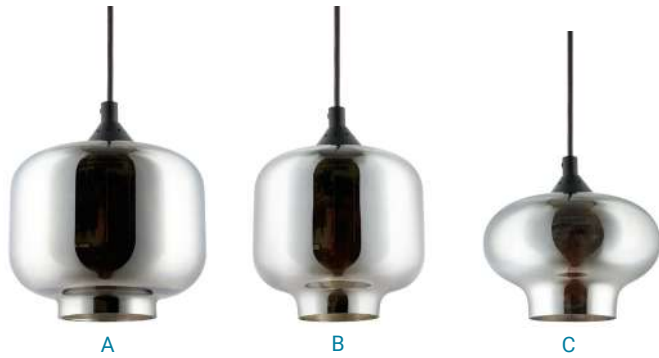

Pendant Fixture

Tinted Glass

BULB
REQUIRED

120 volts
Medium (E26) Base
Glass Body
UL Listed
Bulb Not Included

Bulb Suggestion

A19
Med E26

Application