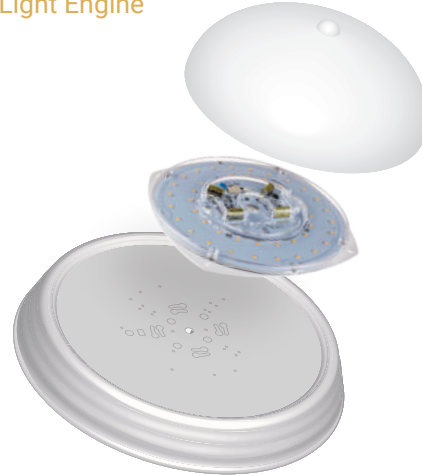

LED Flush Mount Circular Module Retrofit Kit

AC Light Engine