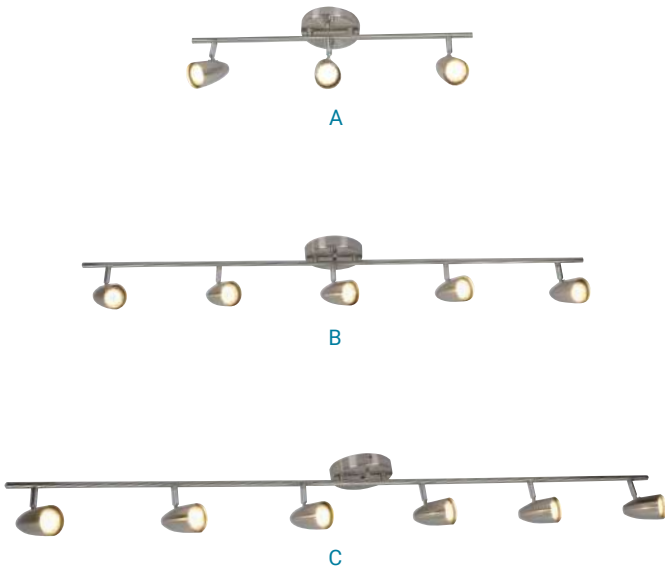

# Adjustable Track Light

3 Lights / 5 Lights / 6 lights

Surface Mount  
120 volts  
GU10 Base  
Metal Body  
ETL Listed  
Bulb Not Included

Bulb Suggestion

MR16  
GU10

Application

Item#	Description	Finish	Lens	Lights	Max Watts	Dimension(in)
<b>A</b> 45065-SU	FIX/TRL/3H/24"/BN	Brushed Nickel	-	3		x.x(h) x.x(w) 24.0(d)
<b>B</b> 45063-SU	FIX/TRL/5H/45"/BN	Brushed Nickel	-	5		x.x(h) x.x(w) 45.0(d)
<b>C</b> 45064-SU	FIX/TRL/6H/54"/BN	Brushed Nickel	-	6		x.x(h) x.x(w) 54.0(d)