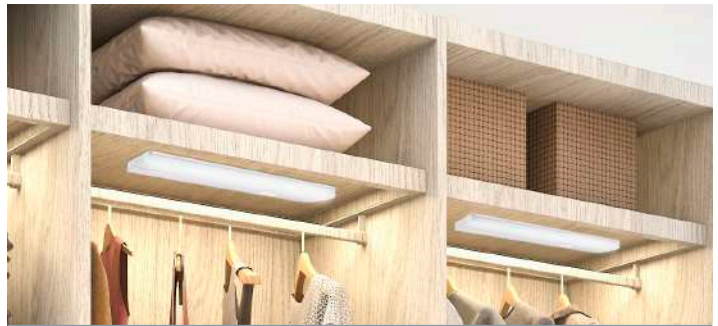

LED Under Cabinet

Linkable (Hard Wire)

Metal & Acrylic Body
White Lens
White Finish
90 CRI

5
Year
Warranty

Application

Connector
53075-SU Connector

Item#	Description	Watt	Lumen	Volt	Color Temp	Hours	Features	Dimension(in)
6" Length								
HD02582-1	LFX/UC/HW/6"/90CRI/30K/BK	6	300	120	3000K	50000	DL,DIM	1.0(h) 3.5(w) 6.0(d)
12" Length								
HD02581-1	LFX/UC/HW/12"/90CRI/30K/BK	8	400	120	3000K	50000	DL,DIM	1.0(h) 3.5(w) 12.0(d)
18" Length | Color Selectable								
HD03523-1	LFX/UC/10W/18"/90CRI/SCT/WH	10	600	120	30K/40K/50K	50000	DL,DIM	1.0(h) 3.7(w) 18.1(d)

Specifications may change without notice.
We are not responsible for any typographical errors

SUNLITE.COM

CALL 718.768.7000

TOLL-FREE 800.605.BULB

sunlite