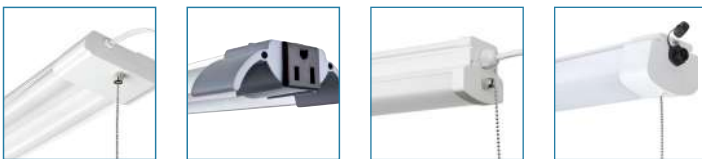

Sunlite's shop light fixtures are an ideal solution for your utility lighting needs. These 48-in long shop lights feature pull chain on-off switching and a 5-foot grounded 3-prong outlet cord. Integrated LEDs with a life span of 50,000 hours make these a maintenance-free solution for years to come. They can be flush mounted or suspended from hooks and chains. The body is made from shatter resistant polycarbonate and has a white finish and cord. Output is cool white (4000K) at a bright 4000-5000 lumens with a 120 degree beam angle. Use for garages, workshops, basements, storage units, under cabinets, or anywhere extra lighting is needed. UL Listed.

Metal & Plastic Body
White Lens
White Finish
80 CRI

5
Year
Warranty

Application