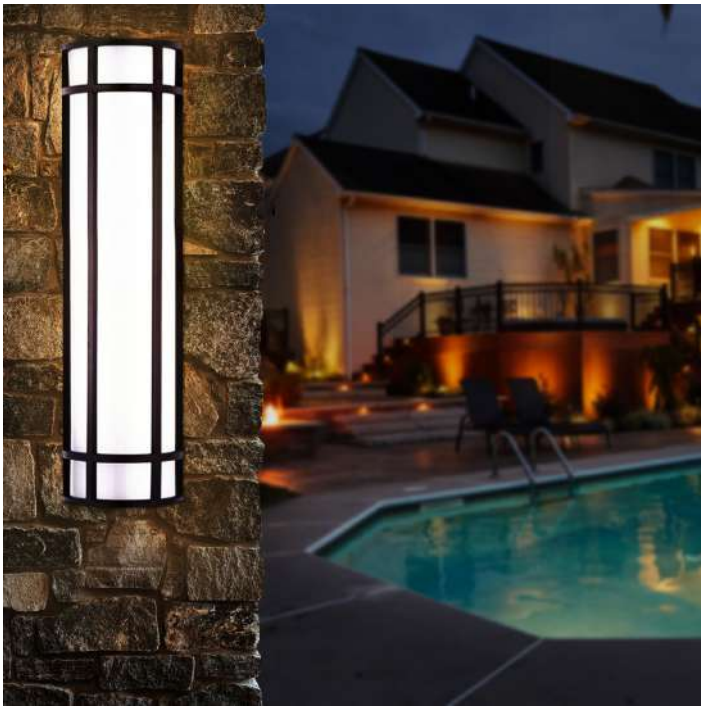

## LED Outdoor Wall Sconce

Vintage Style

Add a classic touch to any home or business with these Sunlite LED Wall Sconces. The Mission-style design black metal frame holds an opaque white lens. Built in LEDs makes this a no maintenance lighting solution for home or commercial use. Suitable for indoor or outdoor use. Available in four sizes from 12 to 30 inches. Mounting hardware, screws, wire nuts and installation instructions are included.