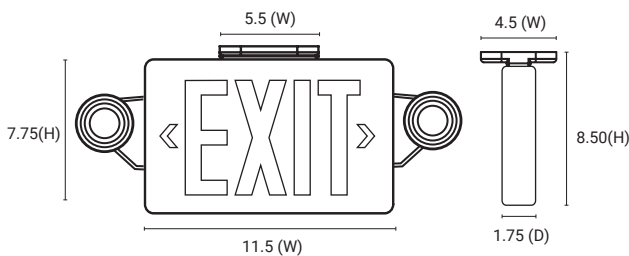

Item#	Description	Lens	Finish	Lights	Mounting	Dimension(in)
Thermoplastic Housing						
A HD02560-1	EXIT/LED/R/2H/1-2F/COMBO	White One or Two Face	Thermoplastic	2	Back Top	8.5(h) 11.5(w) 1.75(d)
B 04342-SU	EXIT/1/R/W/RC	White One or Two Face	Thermoplastic	1	Back, Top, Side	9.3(h) 12.6(w) 1.9(d)