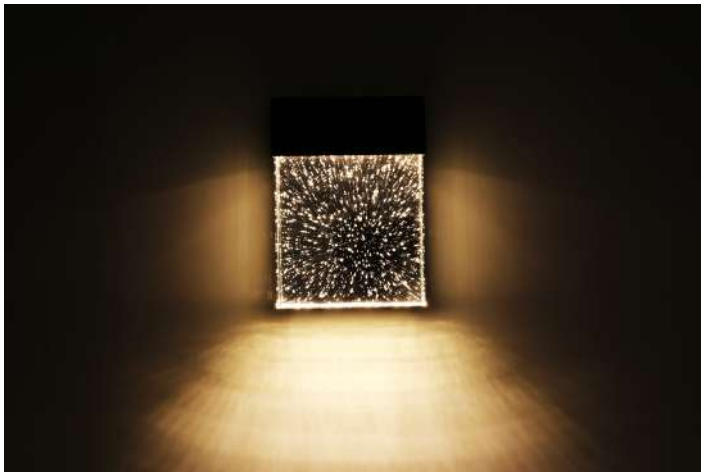

Item#	Description	Watt	Lumen	Volt	Color Temp	Hours	Features	Dimension(in)
A 5" Width								
B 81046-SU	LFX/WS/SEEDY/UD/12"/11W/30K/BK	11	600	120	3000K	50000	WL,DIM	7.0(h) 5.0(w) 1.5(d)
HD02380-1	LFX/INN/WS/5"/9W/30K/BK/SEEDY	9	450	120	3000K	50000	WL	13.8(h) 4.8(w) 2.5(d)
HD02381-1	LFX/INN/WS/5"/9W/50K/BK/SEEDY	9	450	100-277	5000K	50000	WL	13.8(h) 4.8(w) 2.5(d)
81047-SU	LFX/INN/WS/5"/12W/SCT/BK/SEEDY	12	600	120	30K/40K/50K	50000	WL	13.8(h) 4.8(w) 2.5(d)
C 6.5" Width								
81051-SU	LFX/INN/WS/6.5"/12W/SCT/BK/SEEDY	12	600	120	30K/40K/50K	50000	WL	13.8(h) 6.5(w) 2.5(d)
HD02382-1	LFX/INN/WS/6.5"/12W/30K/BK/SEEDY	12	600	100-277	3000K	50000	WL	13.8(h) 6.5(w) 2.5(d)
HD02383-1	LFX/INN/WS/6.5"/12W/50K/BK/SEEDY	12	600	100-277	5000K	50000	WL	13.8(h) 6.5(w) 2.5(d)