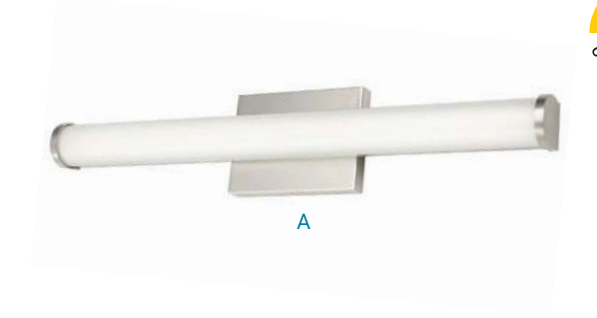

Item#	Description	Watt	Lumen	Volt	Color Temp	Hours	Features	Dimension(in)
A	18" Length | Brush Nickel							
HD03143-1	LFX/BAR/20W/18"/BN/SCT	20	1400	100-277	30K/40K/50K	50000	DL,DIM	2.5(h) 18.0(w) 4.5(d)
	24" Length | Black / Brush Nickel							
HD03578-1	LFX/BAR/25W/24"/BN/SCT	25	1750	100-277	30K/40K/50K	50000	DL,DIM	2.5(h) 24.0(w) 4.5(d)
	36" Length | Brush Nickel							
HD03146-1	LFX/BAR/30W/36"/BN/SCT	30	2100	100-277	30K/40K/50K	50000	DL,DIM	2.5(h) 36.0(w) 4.5(d)
B	24" Length | Black / Black							
HD03144-1	LFX/BAR/20W/24"/BK/SCT	20	1600	100-277	30K/40K/50K	50000	DL,DIM	2.5(h) 24.0(w) 4.5(d)

Metal & Acrylic Body
White Lens
Chrome Finish
80 CRI

5
Year
Warranty

Application

Hospitality Commercial Residential