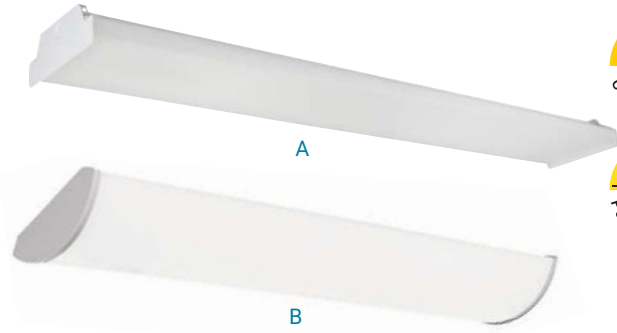

Sunlite's wraparound light fixtures feature a durable aluminum housing that facilitates a quick and easy installation process. These flush mount fixtures are perfect for ceiling and wall applications in a wide array of settings.

Metal & Plastic Body
Clear Lens
White Finish
80 CRI

Options

5 Year Warranty | Battery Backup | Motion Sensor

See Components list page for detail

Application

LED Linear Ceiling Flush Mount
Premium Wrap Around

LED BUILT-IN

SWITCH Color Selectable

SWITCH Power Selectable

Item#	Description	Watt	Lumen	Volt	Color Temp	Hours	Features	Dimension(in)
A	85292-SU LFX/WA7'4'/MW/SCT	30/35/40	5000	120	35k/40K/50K	50000	DL,DIM,DLC	2.2(h) 7.0(w) 48.0(d)
B	HD03704-1 LFX/WA9'4'/40W/40K	40	5200	120	4000K	50000	DL,DIM	2.2(h) 9.7(w) 48.0(d)

The Sunlite 4 foot linear surface mount light fixtures are an energy efficient lighting solution. Designed for indoor installation. These easy to install fixtures have energy efficient LED technology built-in so there are no bulbs to replace. The Fixture can be mounted to any wall or ceiling junction box. High lumen output ideal for offices, task lighting, hallway and stairway lighting.

Aluminum & Plastic Body
White Lens
White Finish
80 CRI

5 Year Warranty