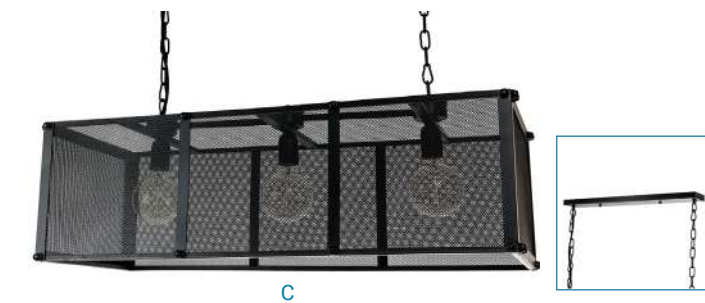

Item#	Description	Finish	Lens	Lights	Max Watts	Dimension(in)
A HD03487-1	AQF/IS/2PD/MB	Matte Black	-	2	60	33.7(h) 10.8(w) 31.1(d) 29 Cord
B HD03490-1	AQF/IS/1PD/MB	Matte Black	-	1	60	46.3(w) 13.7(d) 50 Cord
C 07078-SU	AQF/NC/PD/R	Black	-	3	60	11.0(h) 12.8(w) 32.5(d) 48 Cord