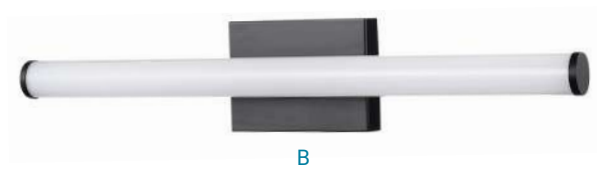

Item#	Description	Watt	Lumen	Volt	Color Temp	Hours	Features	Dimension(in)
A	18" Length | Brush Nickel							
HD03143-1	LFX/BAR/20W/18"/BN/SCT	20	1400	100-277	30K/40K/50K	50000	DL,DIM	2.5(h) 18.0(w) 4.5(d)
	24" Length | Black / Brush Nickel							
HD03578-1	LFX/BAR/25W/24"/BN/SCT	25	1750	100-277	30K/40K/50K	50000	DL,DIM	2.5(h) 24.0(w) 4.5(d)
	36" Length | Brush Nickel							
HD03146-1	LFX/BAR/30W/36"/BN/SCT	30	2100	100-277	30K/40K/50K	50000	DL,DIM	2.5(h) 36.0(w) 4.5(d)
B	24" Length | Black / Black							
HD03144-1	LFX/BAR/20W/24"/BK/SCT	20	1600	100-277	30K/40K/50K	50000	DL,DIM	2.5(h) 24.0(w) 4.5(d)

Metal & Acrylic Body
White Lens
Chrome Finish
80 CRI

5
Year
Warranty

Application

Hospitality Commercial Residential