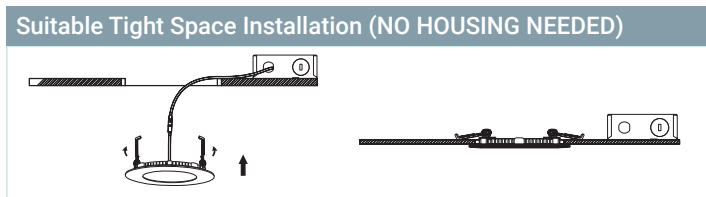

Item#	Description	Watt	Lumen	Volt	Color Temp	Hours	Features	Dimension(in)
A Round | Color Selectable | 90 CRI								
HD03709-1	LFX/SDL/4R/10W/SCT	10	700	120	27K/30K/35K/40K/50K	35000	DL,DIM,ES	1.0(h) 4.9(d)
HD03710-1	LFX/SDL/6R/12W/SCT	12	950	120	27K/30K/35K/40K/50K	35000	DL,DIM,ES	1.0(h) 6.8(d)
87722-SU	LFX/SDL/8R/19W/5SCT	19	1400	120	27K/30K/35K/40K/50K	50000	DL,DIM,ES	0.9(h) 8.9(d)
B Round | 80 CRI								
HD03063-1	LFX/SDL/4R/10W/D/E/30K	10	650	120	3000K	36000	DL,DIM,ES	0.78(w) 4.8(d)
HD03078-1	LFX/SDL/6R/12W/D/E/30K	12	850	120	3000K	50000	DL,DIM,ES	0.87(h) 6.8(d)
C Square | Color Selectable | 90 CRI								
HD03711-1	LFX/SDL/4S/10W/SCT	10	700	120	27K/30K/35K/40K/50K	35000	DL,DIM,ES	0.78(w) 4.8(d)
HD03712-1	LFX/SDL/6S/12W/SCT	12	950	120	27K/30K/35K/40K/50K	35000	DL,DIM,ES	0.87(h) 6.8(d)
D Square | 80 CRI								
HD03076-1	LFX/SDL/4S/10W/D/E/50K	10	650	120	5000K	36000	DL,DIM,ES	0.8(h) 4.7(w)