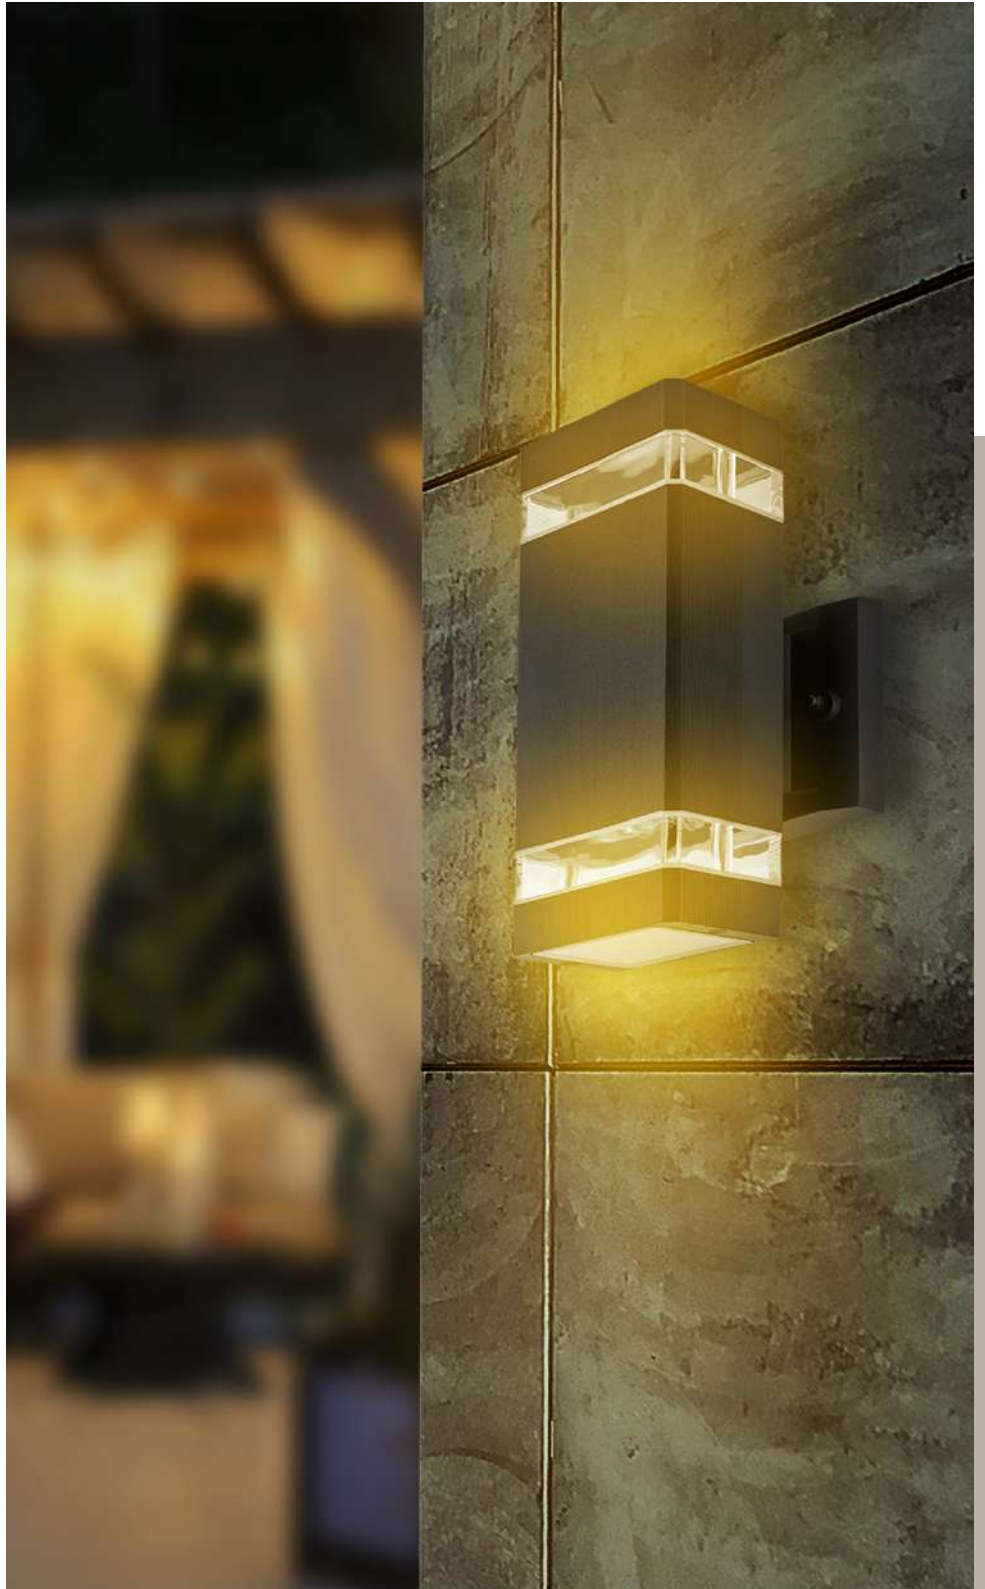

# Outdoor

Light Fixtures

Sunlite's outdoor wall sconces provide elegant illumination. Its durable aluminum matte black finish guarantees you a long-lasting attractive light fixture that will stand the test of time. Use this fixture indoors and outdoors. It can be placed in the garage, garden, corridor, patio, hallway, balcony, or walkway. It lights up the dark and is also a beautiful decorative piece with an elegant appearance, making it a great choice!