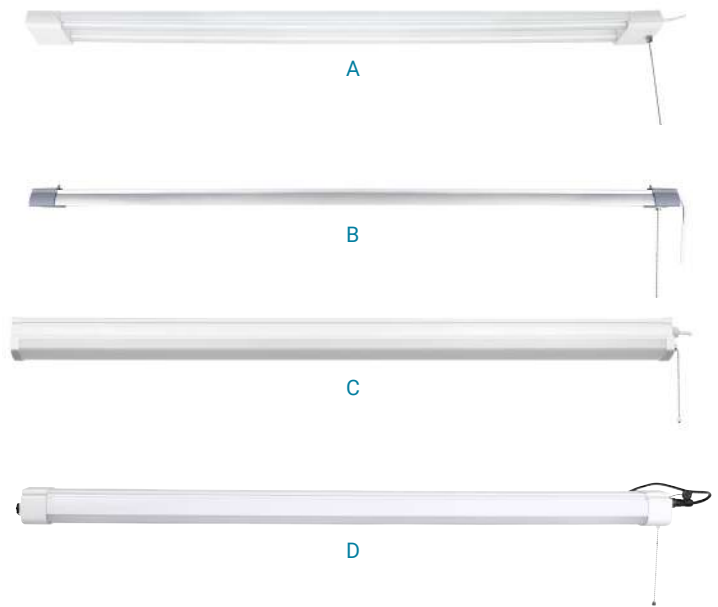

LED Linear Shop Light

Chain Suspension

LED
BUILT-IN

Item#	Description	Watt	Lumen	Volt	Color Temp	Hours	Features	Dimension(in)
A	Indoor HD02627-1 LFX/SHOP/40W/E/40K	40	4000	120	4000K	50000	DL,ES	1.5(h) 5.0(w) 48.0(d)
B	Indoor | Linkable HD03549-1 LFX/SHOP/L/4'/42W/40K	42	4000	120	4000K	30000	DL,ES	1.5(h) 5.0(w) 48.0(d)
C	Outdoor HD02628-1 LFX/SHOP/37W/IP65/40K	37	4200	120	4000K	35000	WL	2.6(h) 3.3(w) 44.5(d)
D	Outdoor | Linkable 85319-SU LFX/SHOP/L/4'/50W/40K	50	5000	120	4000K	30000	WL	2.8(h) 3.3(w) 47.3(d)