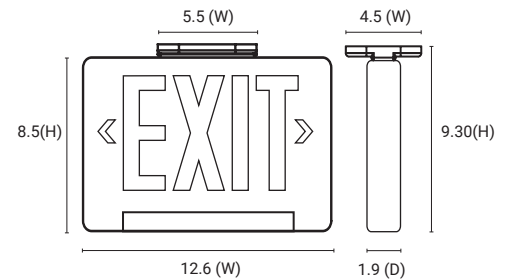

Item#	Description	Lens	Finish	Lights	Mounting	Dimension(in)
Thermoplastic Housing						
A HD02560-1	EXIT/LED/R/2H/1-2F/COMBO	White One or Two Face	Thermoplastic	2	Back Top	8.5(h) 11.5(w) 1.75(d)
B 04342-SU	EXIT/1/R/W/RC	White One or Two Face	Thermoplastic	1	Back, Top, Side	9.3(h) 12.6(w) 1.9(d)