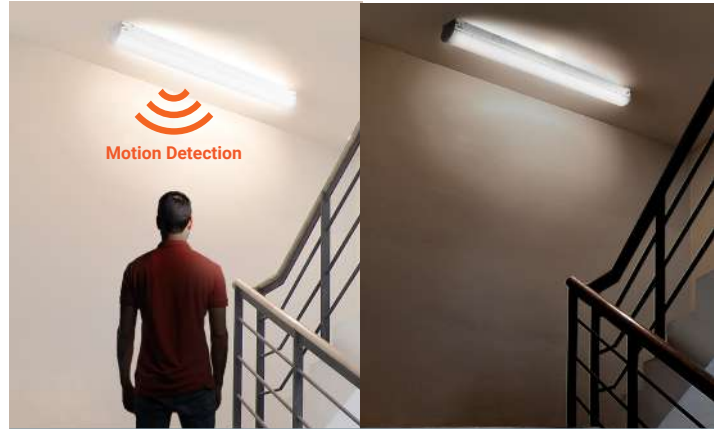

Steel & Acrylic Body
White Lens
White Finish
82 CRI

Options

See Components list page for detail

Application

Item#	Description	Watt	Lumen	Volt	Color Temp	Hours	Features	Dimension(in)
Built-in 90-Min. Emergency Backup Battery | Bi-Level Sensor								
HD03586-1	LFX/EC/4'/18W/MV/40K/EM/BLS	19	2300	120-277	4000K	50000	DL,DIM,DLC	3.8(h) 4.6(w) 48(d)
Built-in Motion Sensor								
HD03715-1	LFX/EC/4'/18W/MV/40K/BLS	19	2300	120-277	4000K	50000	DL,DIM,DLC	3.8(h) 4.6(w) 48(d)