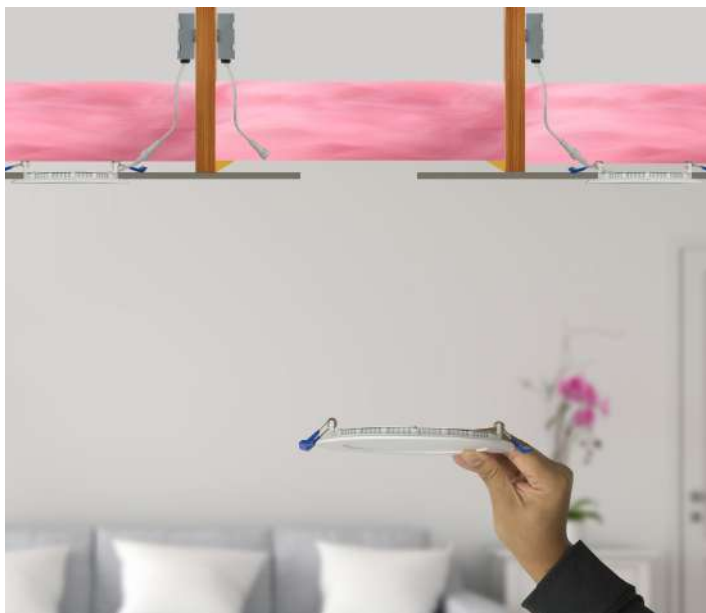

## Ultra Slim Wafer Downlights

These ultra slim downlights from Sunlite feature innovative technology that provides down lighting without all the labor. Use for new installations or as a retrofit replacement for existing recessed lighting. Perfect for residential, commercial, retail, office, hospitality and educational institutions. These dimmable fixtures are instant on with no warmup time. And no flickering or buzzing like fluorescent bulbs. They are ETL Listed for damp location installation and Energy Star Certified.