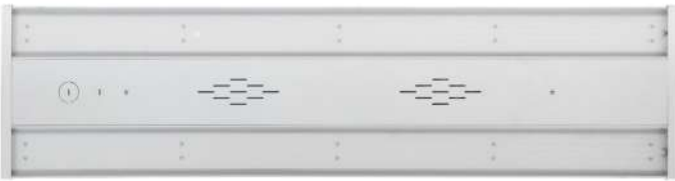

A

V Hook Mount & Chain Included

B

Steel & Acrylic Body  
White Lens  
White Finish  
80 CRI