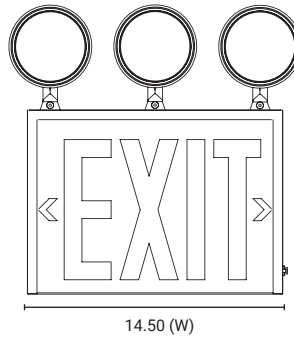

# LED Exit Sign & Emergency Lights Combo

2-in-1 Combo

120/277 volts  
Rechargeable NiCd Battery  
90 Minutes Illumination  
Metal / Thermoplastic Housing  
UL Listed

Optional Third Head Included

New York City Exit signs require red lettering with a height of 8 inches, and the unit must be made of metal or other durable materials.