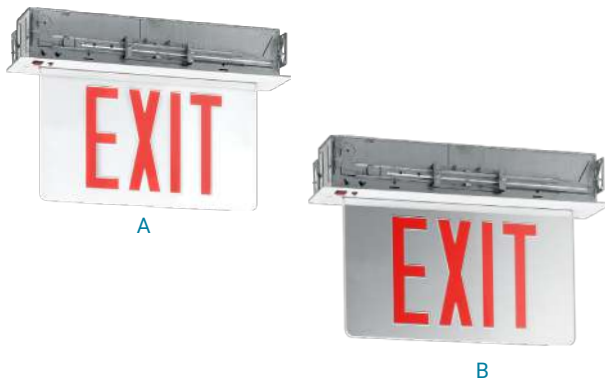

Application

Item#	Description	Lens	Finish	Lights	Mounting	Dimension(in)
NYC Approved						
A 04326-SU	EXIT/EDGE/RC/2RF/MI/AL/EM/NYC	Clear Two Face	Acrylic & Metal	1	Recessed	12.75(h) 16.85(w) 3.25(d)
B 04325-SU	EXIT/EDGE/RC/1RF/CL/AL/EM/NYC	Mirror One Face	Acrylic & Metal	1	Recessed	12.75(h) 16.85(w) 3.25(d)

Specifications may change without notice.
We are not responsible for any typographical errors

SUNLITE.COM

CALL 718.768.7000

TOLL-FREE 800.605.BULB

sunlite