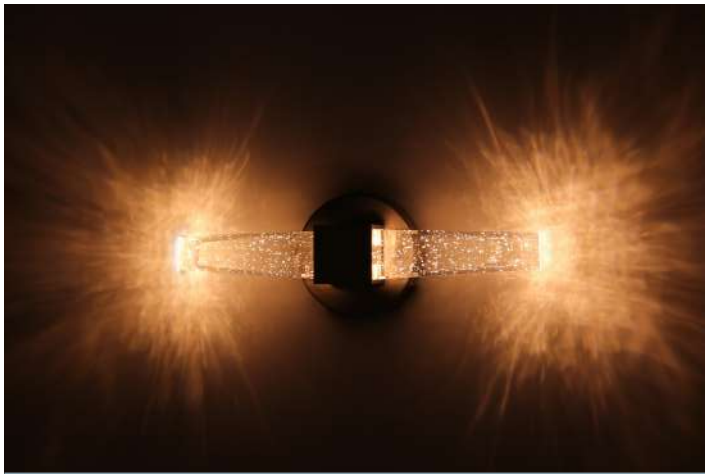

Metal Body
Seeded clear glass
Brushed Nickel Finish
80 CRI

5
Year
Warranty

Application

LED Wall Mount Sconce

Clear Seedy Glass