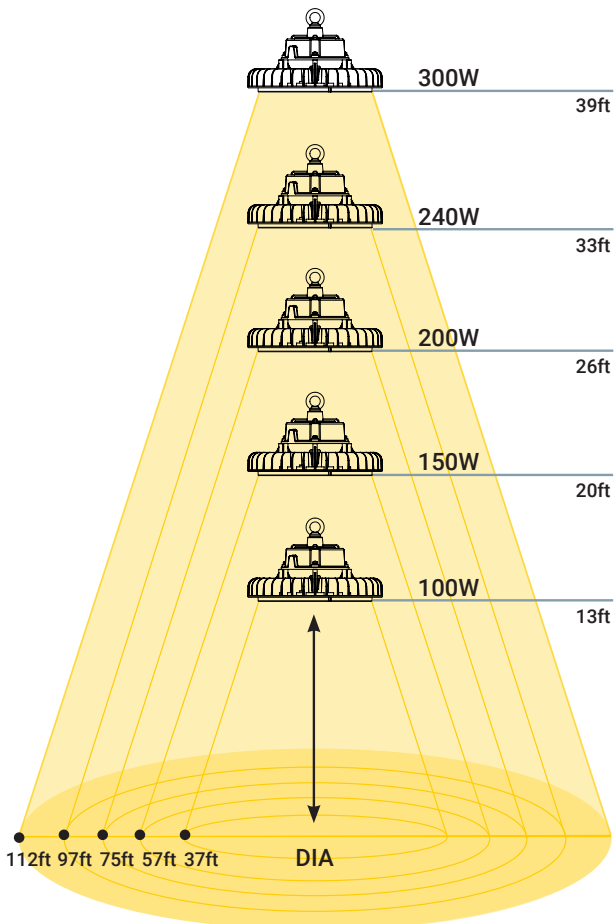

Compatible with All LED UFO High Bay Models

89693-SU	PCR/LFX/HB Polycarbonate Reflector
89694-SU	PCL/LFX/HB Polycarbonate Lens
89691-SU	RC/LFX/HB Remote Controller
89689-SU	MS/LFX/HB Microwave Motion + PIR Sensor
89690-SU	EM/LFX/HB Emergency Battery Backup

Item#	Description	Watt	Lumen	Volt	Color Temp	Hours	Features	Dimension(in)
HD03603-1	LFX/HB/100W/50K	100	15000	100-277	5000K	50000	WL,DIM,DLC	(W)10.63 (H)10.63 (D)7.09
89685-SU	LFX/HB/150W/50K	150	22500	100-277	5000K	50000	WL,DIM,DLC	(W)10.63 (H)10.63 (D)7.68
89686-SU	LFX/HB/200W/50K	200	30000	100-277	5000K	50000	WL,DIM,DLC	(W)10.63 (H)10.63 (D)7.68
HD03604-1	LFX/HB/240W/50K	240	36000	100-277	5000K	50000	WL,DIM,DLC	(W)13.00 (H)13.00 (D)7.28
HD03606-1	LFX/HB/300W/50K	300	45000	100-277	5000K	50000	WL,DIM,DLC	(W)13.00 (H)13.00 (D)8.66

Specifications may change without notice.
We are not responsible for any typographical errors

SUNLITE.COM

CALL 718.768.7000

TOLL-FREE 800.605.BULB

sunlite